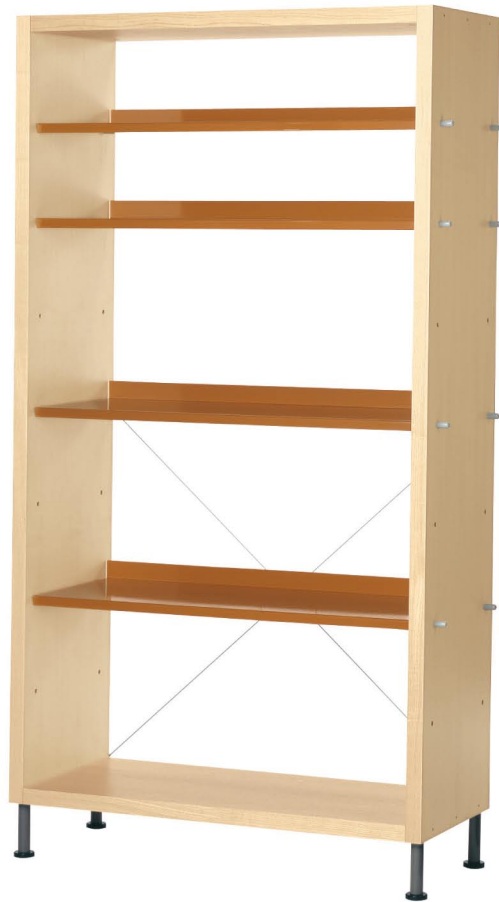

D2 STARTER UNIT

D2 shelving, with endless configurations and multiple looks. Panels are 1.5" thick with ash veneer. Four powder-coated steel shelves come in a single or multi-color combination of robin's egg blue, terra cotta, or risk averse grey. Shelves are adjustable with easy to use pins. Foot levelers are adjustable. Order one starter unit and add on as needed.

D2 STARTER UNIT
D21-WDSTKT-AS   ASH