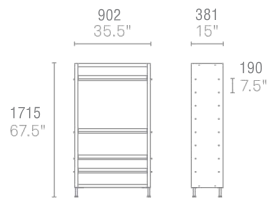

D2 STARTER UNIT

D2 shelving, with endless configurations and multiple looks. Panels are 1.5" thick with ash veneer. Four powder-coated steel shelves come in a single or multi-color combination of robin's egg blue, terra cotta, or risk averse grey. Shelves are adjustable with easy to use pins. Foot levelers are adjustable. Order one starter unit and add on as needed.